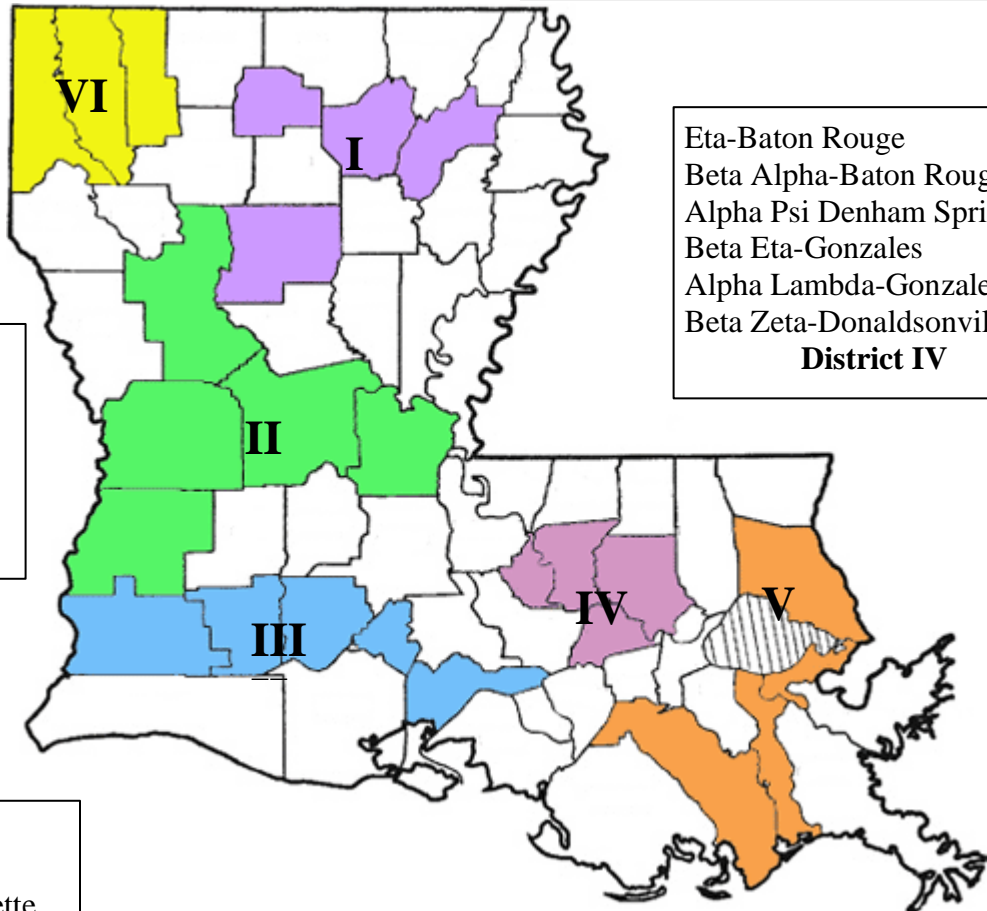

# Louisiana Alpha Delta Kappa

2022 - 2024

## Chapters by Districts

Delta-Shreveport  
Kappa-Shreveport  
Tau-Shreveport  
Alpha Epsilon-Shreveport  
Alpha Kappa-Shreveport  
Alpha Chi-Shreveport  
Upsilon-Bossier City  
Beta Iota-Minden  
**District VI**

Omicron—Winnfield

**District I**

Eta-Baton Rouge  
Beta Alpha-Baton Rouge  
Alpha Psi Denham Springs  
Beta Eta-Gonzales  
Alpha Lambda-Gonzales  
Beta Zeta-Donaldsonville  
**District IV**

Iota-Natchitoches  
Mu-Alexandria  
Alpha Theta-Alexandria  
Alpha Sigma-Leesville  
Beta Mu-DeRidder  
**District II**

Nu-Lake Charles  
Alpha Tau-Jennings  
Alpha Alpha-Lafayette  
Alpha Nu-New Iberia  
**District III**

Chi - Lafourche Parish  
Beta-Metairie  
Alpha Xi-Metairie  
Beta Beta-Slidell  
**District V**